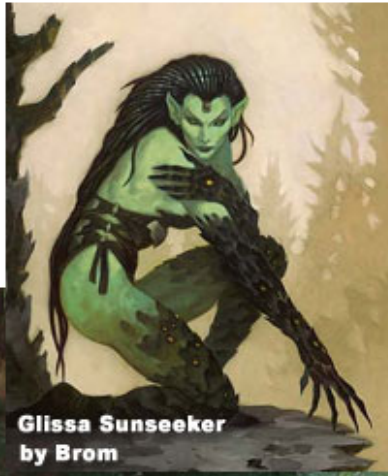

# Shattered Dreams

*Magic Arcana*  
 Thursday, June 3, 2004

**S**hattered Dreams, the *Fifth Dawn* sorcery that lets you "Duess" an artifact from your opponent's hand, is named appropriately. It's like a **Shatter** (artifact removal) that affects the artifact in question while it's still in your opponent's mind (his or her hand).

As seen below, the art of **Shattered Dreams** depicts green-aligned hero **Glissa Sunseeker** traveling through the Mephidross Swamp, and getting hit with mind magic that causes her to drop her sword. And the sword she's carrying is the legendary **Sword of Kaldra**.